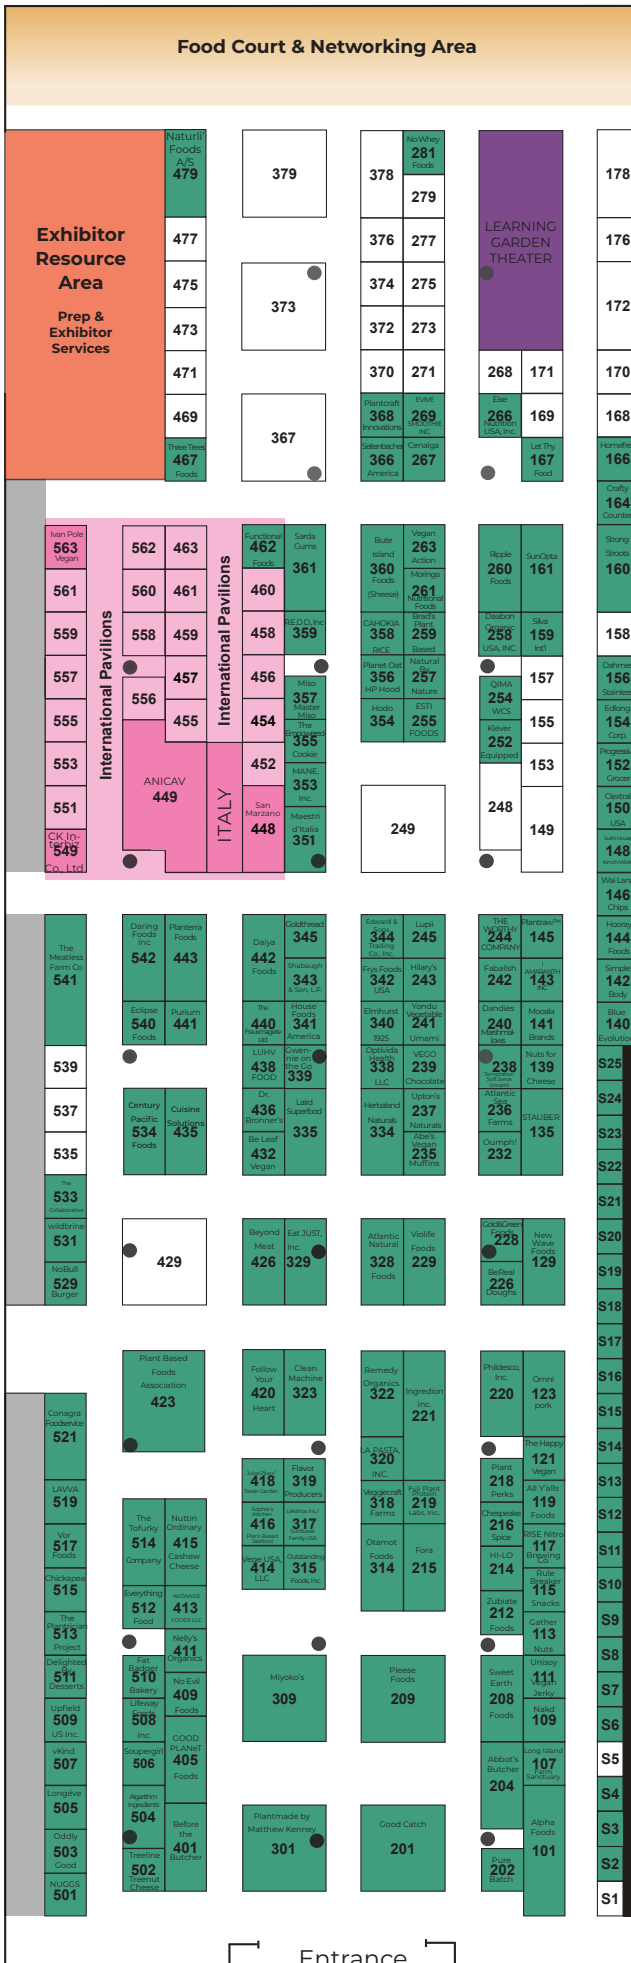

PLANT BASED WORLD CONFERENCE & EXPO

December 9 - 10, 2021
www.plantbasedworldexpo.com

Javits Convention Center
New York City

EXHIBIT HALL

Contact:

Sam Morley
sam@jdevents.com
P: 949-228-0902

International Pavilions Contact:

Cherif Moujabber
cherif@creative-expos.com
P: 508-615-1488

START UP ZONE

KEY

- = Start Up Zone (6'x8')
- = International Pavilion
- = Pillar
- 249 = 10 x 10 Booth
- 248 = 10 x 20 Booth