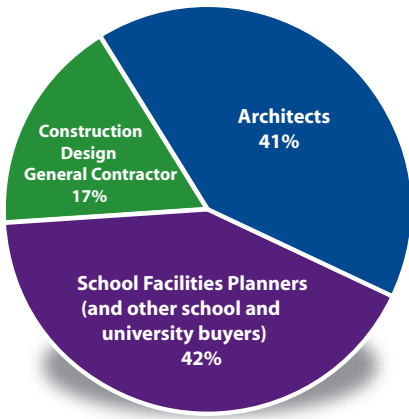

# SCHOOL & COLLEGE BUILDING EXPO

April 12 - 13, 2011 • Navy Pier • Chicago

[www.scbexpo.com](http://www.scbexpo.com)

Who Attends?

Public vs. Private

K-12 Facilities vs. Higher Ed Facilities

Attendee's Buying Power

## Get Seen, Get Specified, Get Business

School & College Building Expo is the premier national show focused on the people who select, specify and buy the products, materials and furnishings for school and university new construction projects.