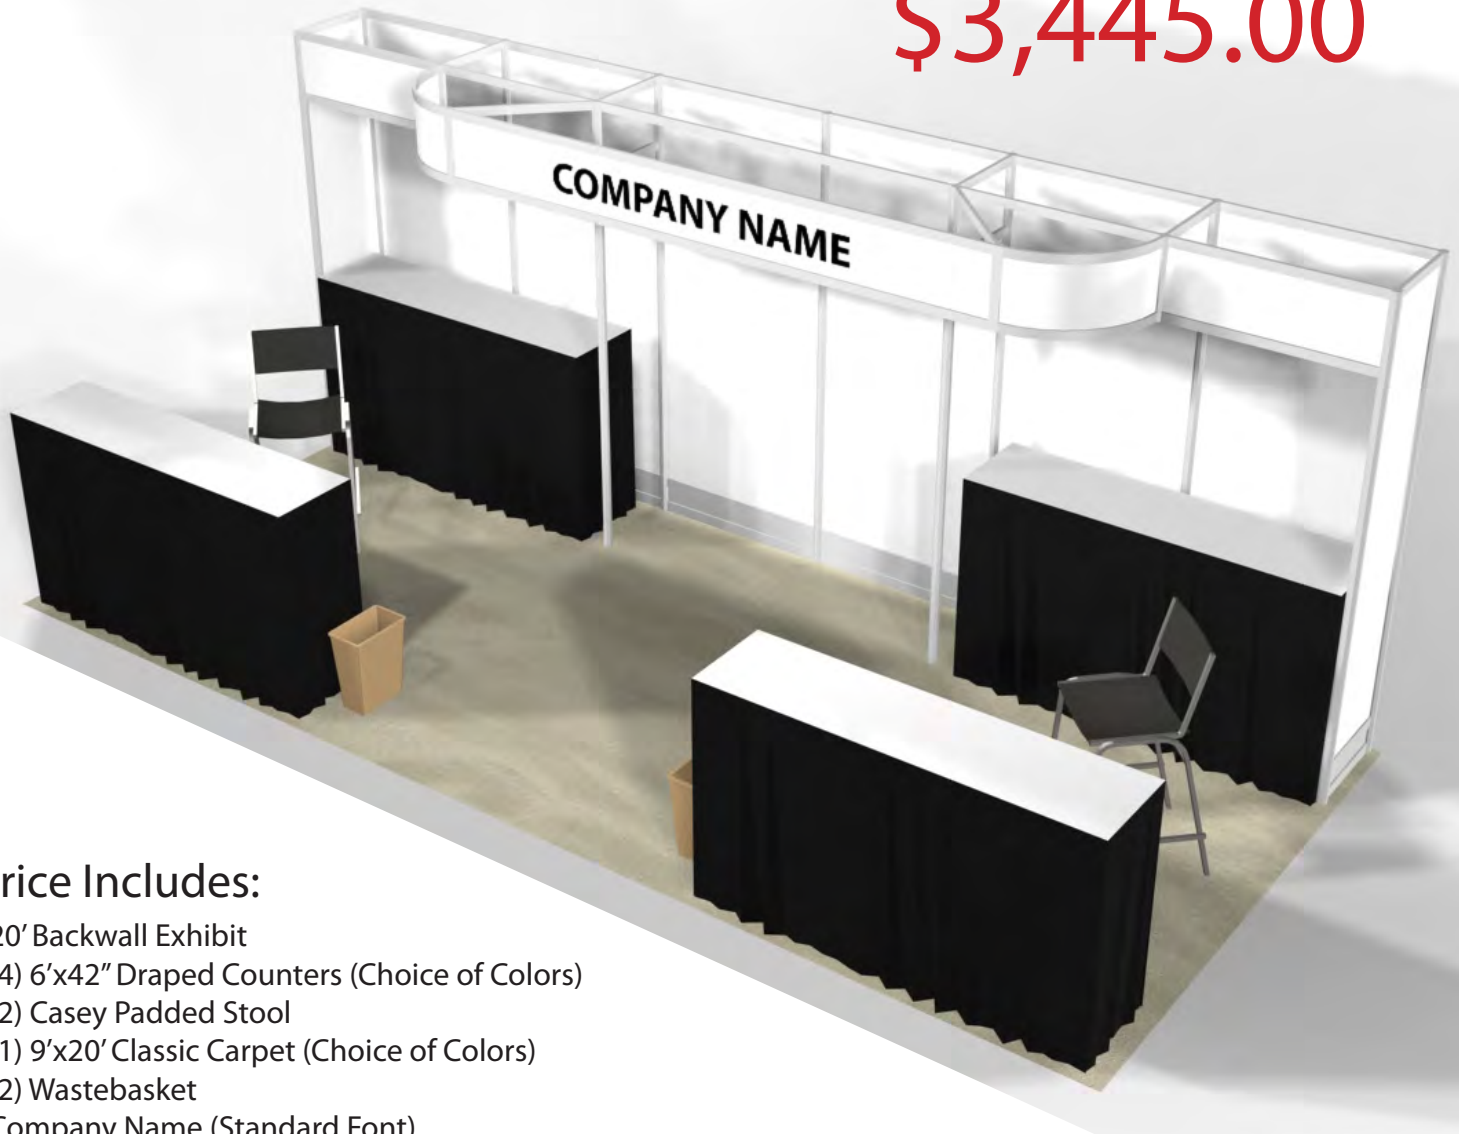

10'x10' Exhibit

\$2,590.00

Price Includes:

- 1 Black Pedestal Table
- 2 Black Diamond Side Chairs
- 9'x10' Classic Carpet (Choice of Colors)
- Company Name (Standard Font)
- Silver Metal
- Color Choice of Panels
- 2 Light Fixtures (75 Watts each)*
- 200 lb. Material Handling Allowance

*Additional custom graphics are available. Call Nancy Wardzinski at Freeman Las Vegas for a quote.

Nancy Wardzinski
nancy.wardzinski@freemanco.com
(702) 579-1468

10'x20' Exhibit

\$5060.00

Price Includes:

- 2 Black Pedestal Tables
- 4 Black Diamond Side Chairs
- 9'x20' Classic Carpet (Choice of Colors)
- Company Name (Standard Font)
- Silver Metal
- Color Choice of Panels
- 2 Light Fixtures (75 Watts each)*
- 200 lb. Material Handling Allowance

Option 1A

\$1,790.00

Price Includes:

- 10' Backwall Exhibit
- (2) 6'x42" Draped Counters (Choice of Colors)
- (1) Casey Padded Stool
- (1) 9'x10' Classic Carpet (Choice of Colors)
- Company Name (Standard Font)
- (1) Wastebasket
- Silver Metal
- Color Choice of Panels
- 300 Lbs. Material Handling Allowance
- Lights may be ordered as an add-on to this exhibit

* Additional custom graphics are available. Call Nancy Wardzinski at Freeman Las Vegas for a quote.

\$3,445.00

Price Includes:

- 20' Backwall Exhibit
- (4) 6'x42" Draped Counters (Choice of Colors)
- (2) Casey Padded Stool
- (1) 9'x20' Classic Carpet (Choice of Colors)
- (2) Wastebasket
- Company Name (Standard Font)
- Silver Metal
- Color Choice of Panels
- 600 Lbs. Material Handling Allowance
- Lights may be ordered as an add-on to this exhibit