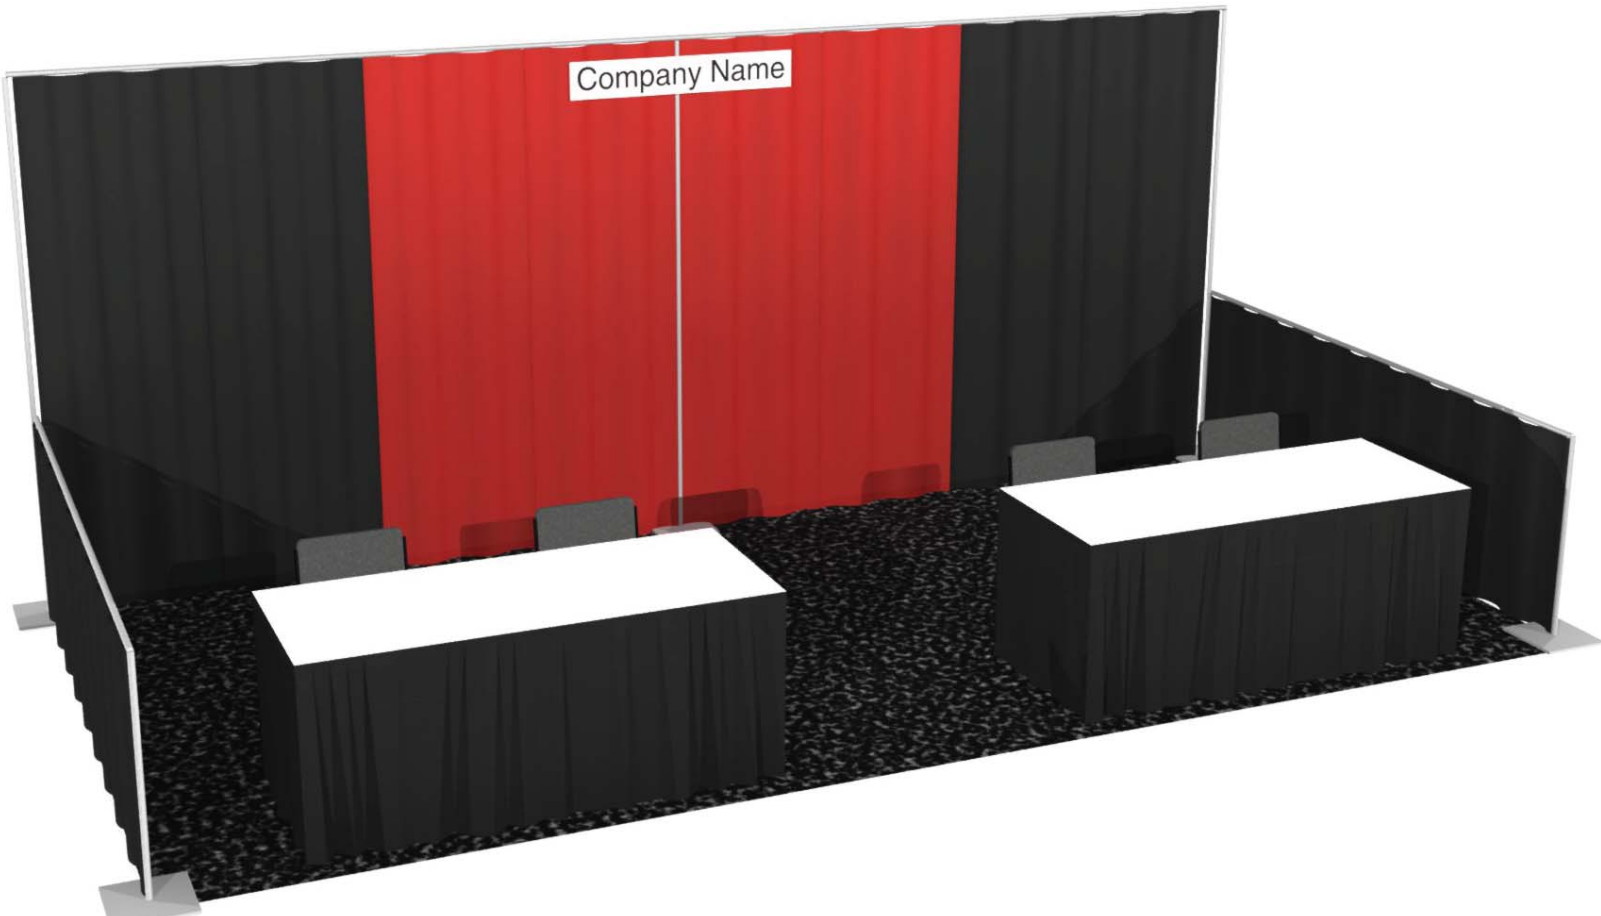

Package Cost
\$5,595

FEATURING:

Price Includes:

- Raw Space (10x10)
- Drape (rear/side rail)
- ID sign
- Carpet (black)
- 6ft table skirted (black)
- (2) Black Diamond Side Chairs
- 500 Watt outlet
- Up to 200lbs of freight

Package Cost
\$11,190

FEATURING:

Price Includes:

- Raw Space (10x20)
- Drape (rear/side rail)
- ID sign
- Carpet (black)
- (2) 6ft table skirted (black)
- (4) Black Diamond Side Chairs
- 500 Watt outlet
- Up to 300lbs of freight