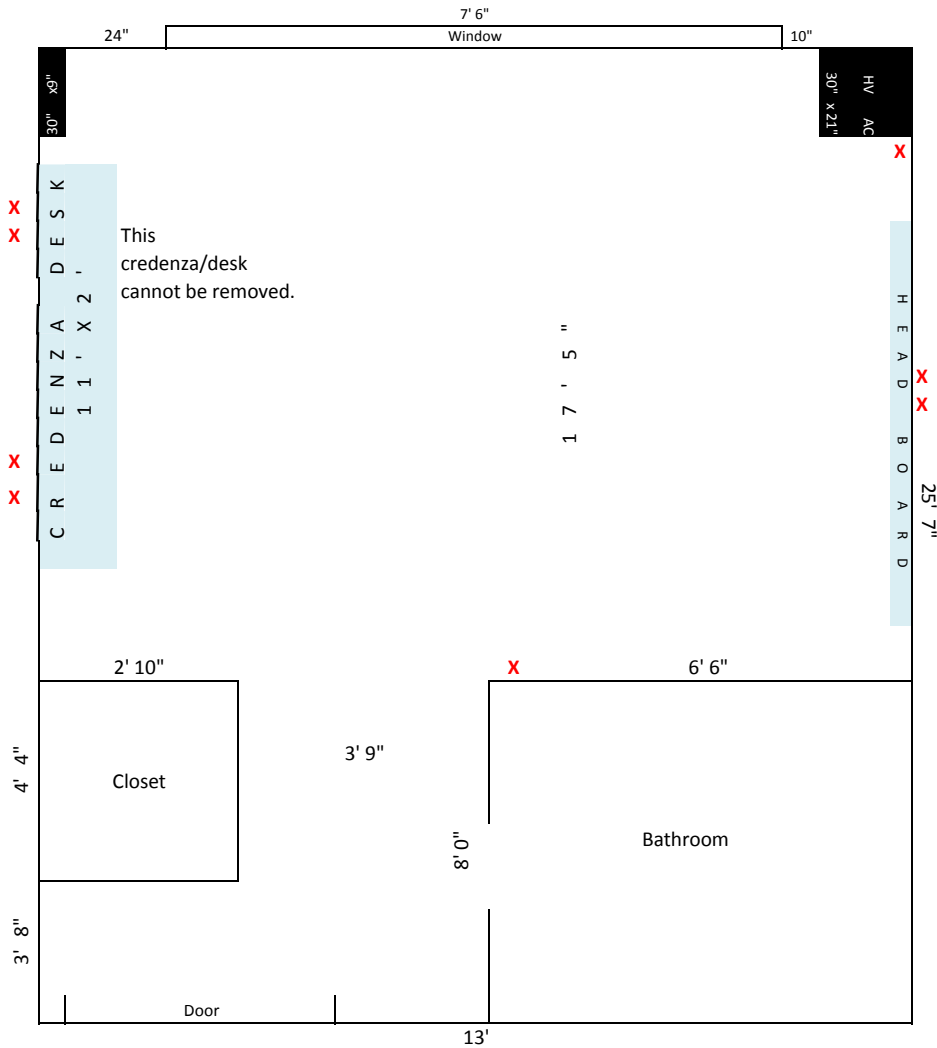

Standard Room Dimensions X = outlet

Ceiling Height 8' 11"
Window is 20" off the floor 81" High

Room Entrance/Bathroom Orientation Vary
From Right to Left. Room Sizes Are the Same
Measurements Are Approximates
Not Drawn to Scale

Cannot Be Removed

Wood Headboard is approx. 11' x 3' 3"H x 4" D.

1' 7" off of Bathroom Wall

2' 7" off of Window Wall

Credenza/Desk is 11' x 2" (one piece)

On Thursday your room will include: Floor Lamp, Table Lamp, TV, Credenza/Desk, Headboard The credenza/desk is 11'x2"

Bed Room Dimensions (usable display space)

X - number changes based on floor
Rooms are approx. 17.5 x 13.7 unless noted below.
X88 & X54 dimensions are 14.5 x 17.7
X02 & X44 dimensions are 14.6 x 15.9
X46 & X96 dimensions are 13 x 20.3
X90, X92, X52 & X50 dimensions are 12.8 x 18.8
Accessible Rooms = X06, X12

Rooms Include:

Desk/Credenza (not moveable) - 11' x 2'
Lamps (floor and table)
TV
Headboard (attached to wall)
Power - 20 amp outlets
Basic Wifi

**AXPONA recommends being prepared by bringing room treatments.
They will help produce the best sound possible for a fantastic show!**