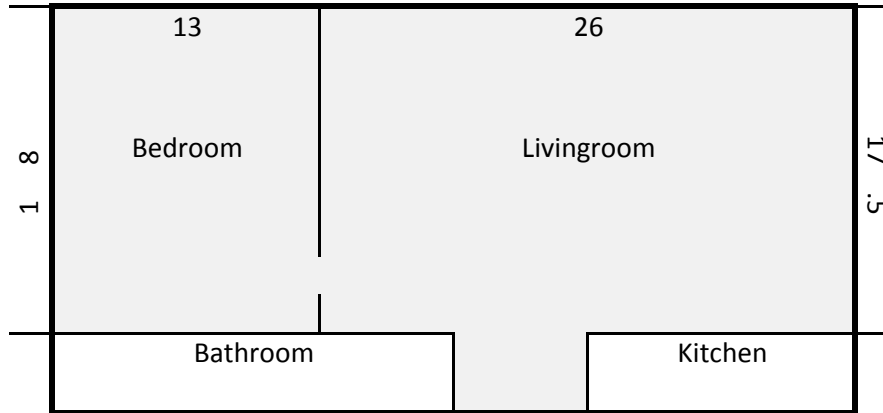

NOT TO SCALE

## Room 1527/1627

**Notes:**

3 Bay Room-689 sq ft

Smooth Ceiling

Carpeted

Foyer is tiled (low ceiling)

Bedroom has access to a room next door