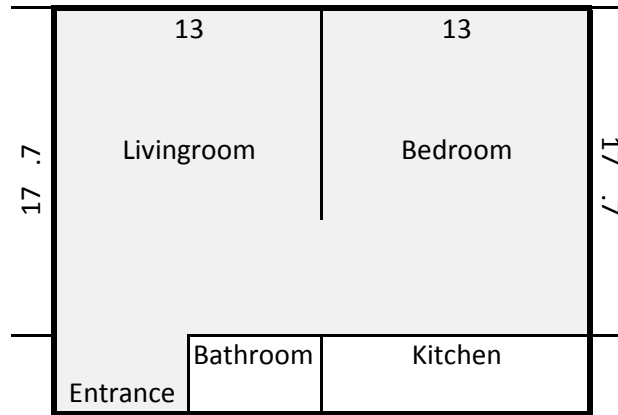

# 1521

NOT TO SCALE

**Notes:**

- 2 Bay Room-460 sq ft
- Smooth Ceiling
- Carpeted
- Foyer is tiled (low ceiling)
- Middle wall is ~11-12' Long