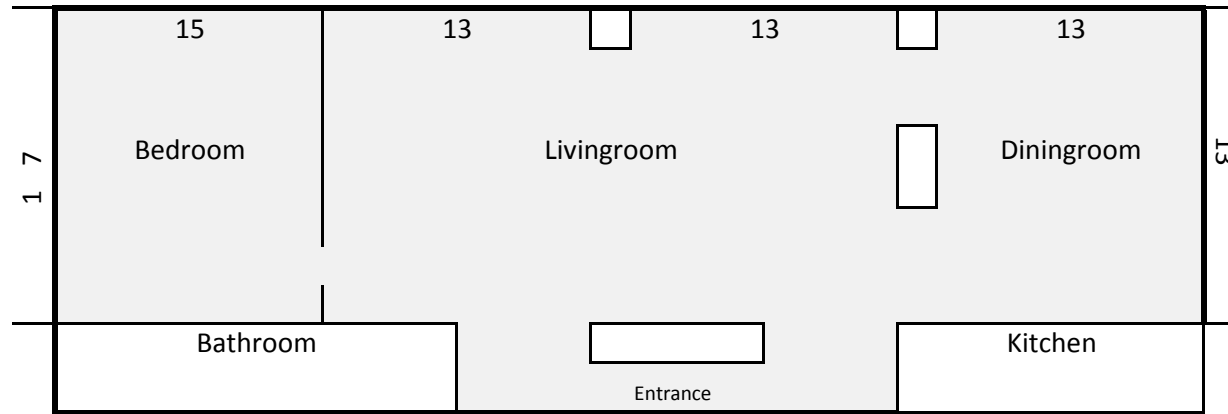

NOT TO SCALE

Presidential Suite-Astor

Notes:

- 4 Bay Room-839 sq ft
- Trey ceiling
- Diningroom Table cannot be removed (8' x 42.5")
- Wood Floor w/area rugs
- Foyer is tiled (low ceiling)
- Bedroom/Diningroom have access to a room next door
- "Barn" Bedroom Door (4'6")