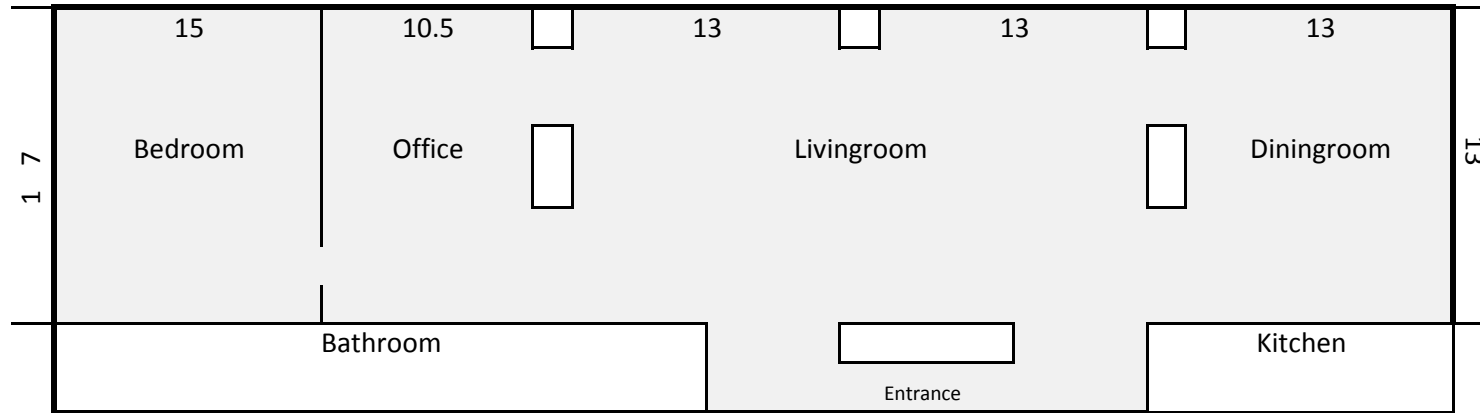

NOT TO SCALE

Presidential Suite-Alexander

Notes:

- 5 Bay Room-989 sq ft
- Trey ceiling (except in office)
- Diningroom Table cannot be removed (8' x 42.5")
- Wood Floor w/area rugs
- Foyer is tiled (low ceiling)
- Bedroom/Diningroom have access to a room next door
- Regular Bedroom Door