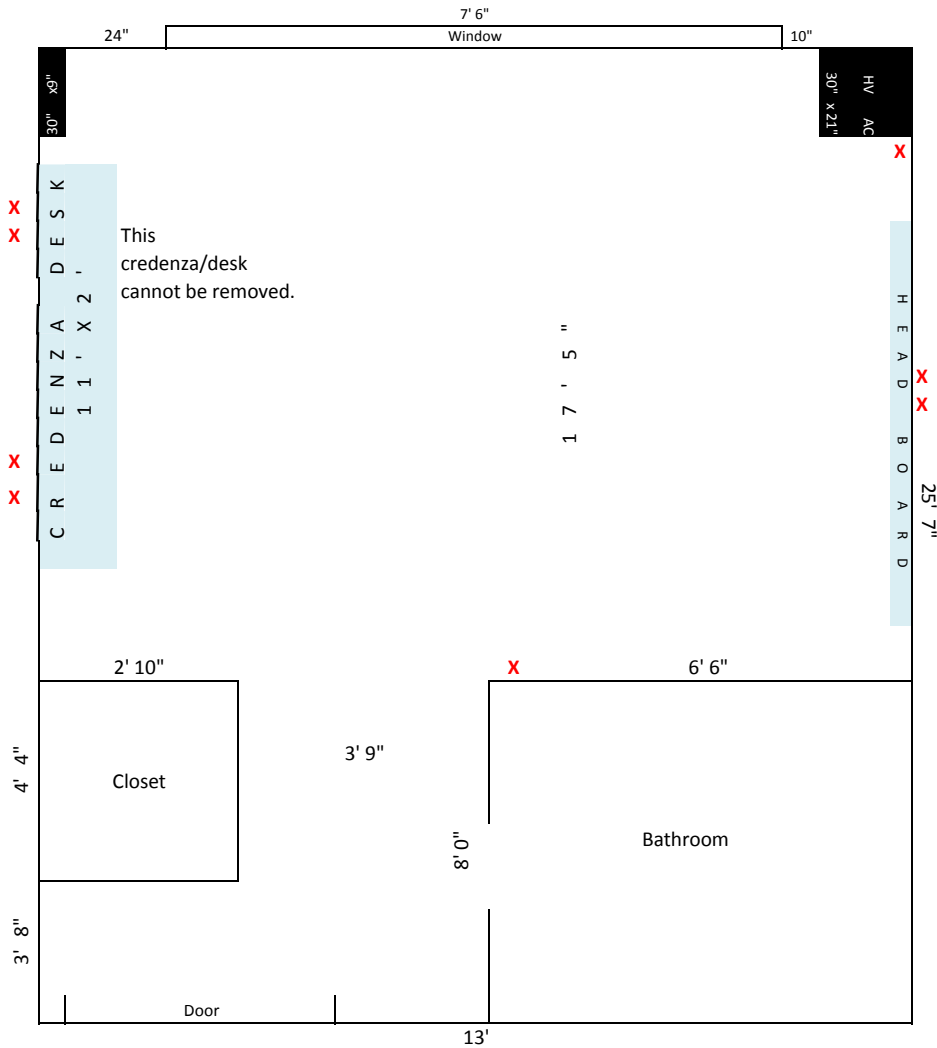

Standard Room Dimensions X = outlet

Ceiling Height 8' 11"
Window is 20" off the floor 81" High

Room Entrance/Bathroom Orientation Vary
From Right to Left. Room Sizes Are the Same
Measurements Are Approximates
Not Drawn to Scale

Cannot Be Removed

Wood Headboard is approx. 11' x 3' 3"H x 4" D.

1' 7" off of Bathroom Wall

2' 7" off of Window Wall

Credenza/Desk is 11' x 2" (one piece)

On Thursday, April 12th your room will include:

Floor Lamp, Table Lamp, TV, Credenza/Desk, Headboard
The credenza/desk is 11'x2"

Bed Room Dimensions (usable display space)

X - number changes based on floor
Rooms are approx. 17.5 x 13.7 unless noted below.
X88 & X54 dimensions are 14.5 x 17.7
X02 & X44 dimensions are 14.6 x 15.9
X46 & X96 dimensions are 13 x 20.3
X90, X92, X52 & X50 dimensions are 12.8 x 18.8
Accessible Rooms = X06, X12

Rooms Include:

Desk/Credenza (not moveable) - 11' x 2'
Lamps (floor and table)
TV
Headboard (attached to wall)
Power - 20 amp outlets
Basic Wifi

**AXPONA recommends being prepared by bringing room treatments.
They will help produce the best sound possible for a fantastic show!**