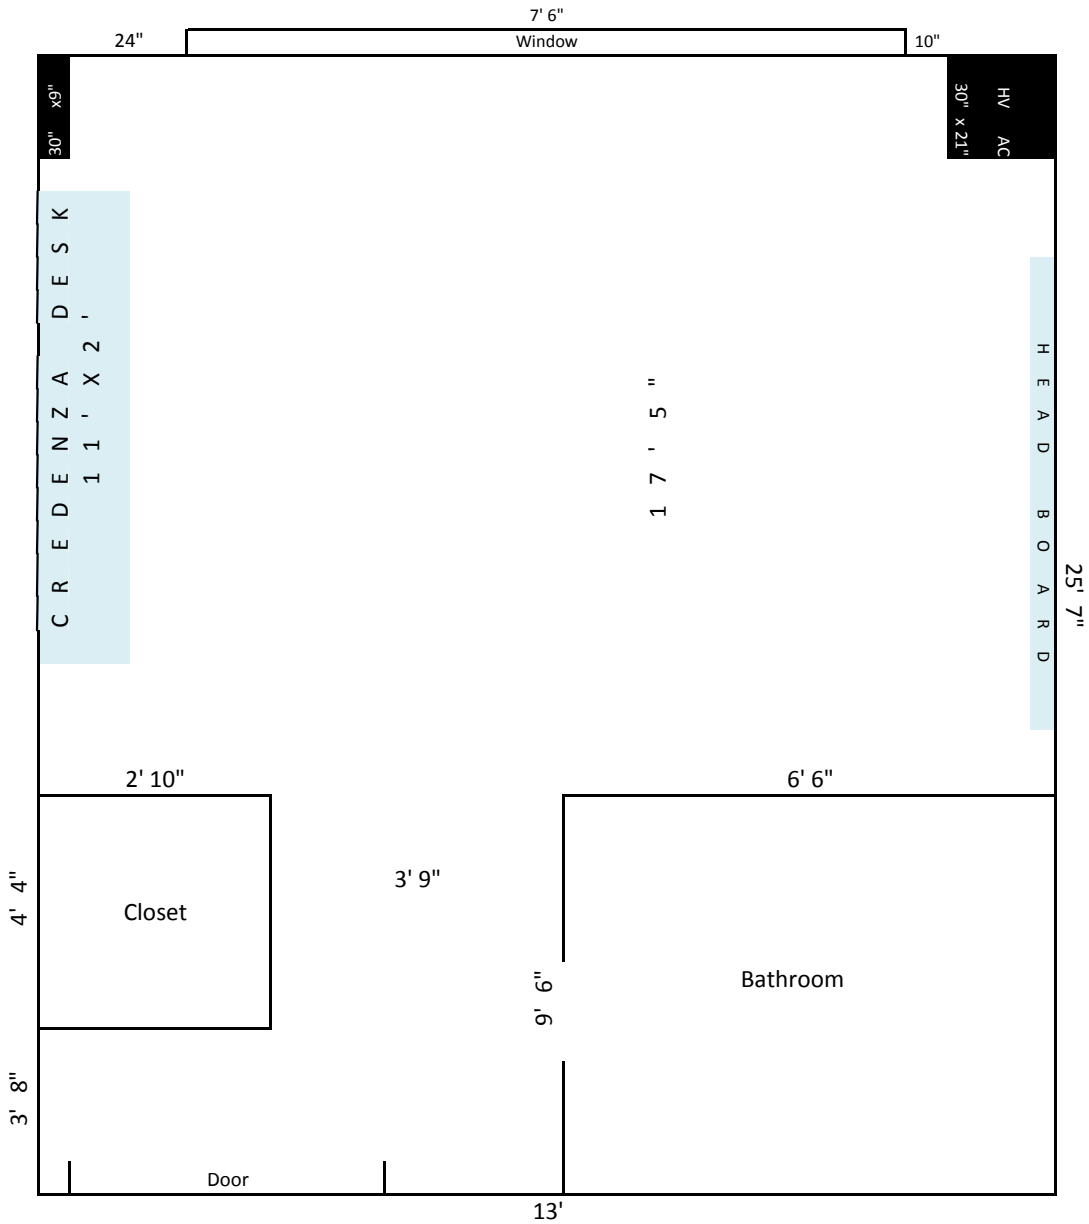

Standard Room Dimensions

Ceiling Height 9' 6"

Window is 20" off the floor 81" High

Cannot Be Removed

Wood Headboard is 11' x 3' 3"H x 4" D

1' 7" off of Bathroom Wall

2' 7" off of Window Wall

Credenza/Desk is 11' x 2" (one piece)

Room Entrance/Bathroom Orientation Vary

From Right to Left. Room Sizes Are the Same

Measurements Are Approximates

Not Drawn to Scale

AXPONA recommends being prepared by bringing room treatments.

They will help produce the best sound possible for a fantastic show!