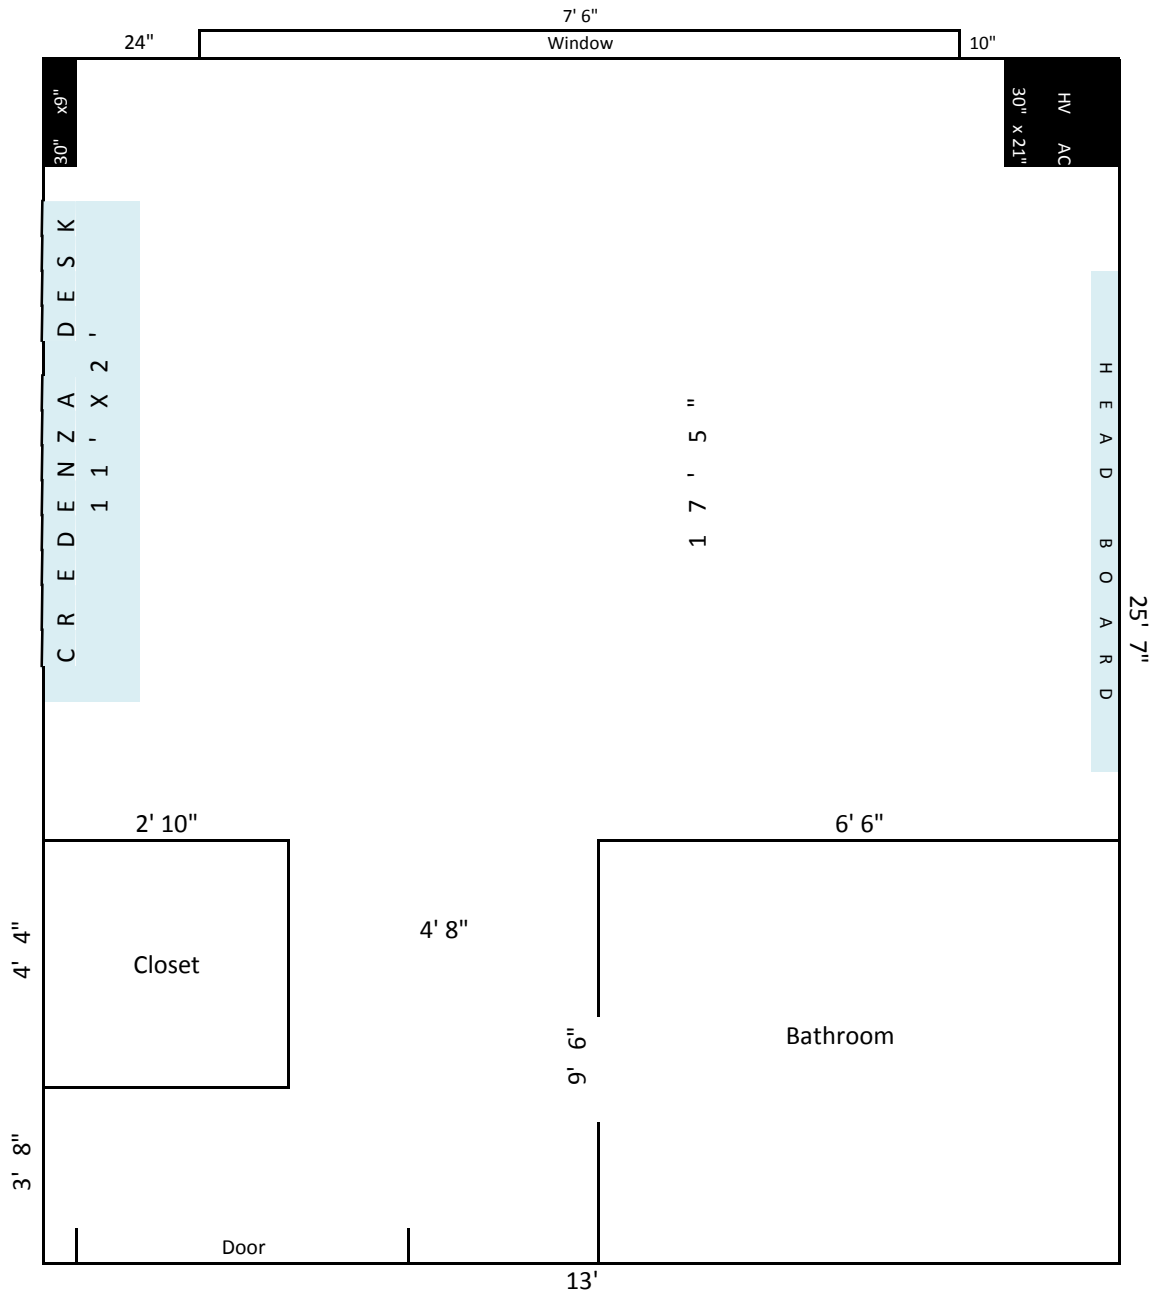

Standard Room Dimensions

Ceiling Height 9' 6"

Window is 20" off the floor 81" High

Cannot Be Removed

Wood Headboard is 11' x 3' 3"H x 4" D

1' 7" off of Bathroom Wall

2' 7" off of Window Wall

Credenza/Desk is 11' x 2" (one piece)

Room Entrance/Bathroom Orientation Vary

From Right to Left. Room Sizes Are the Same

Measurements Are Approximates

Not Drawn to Scale