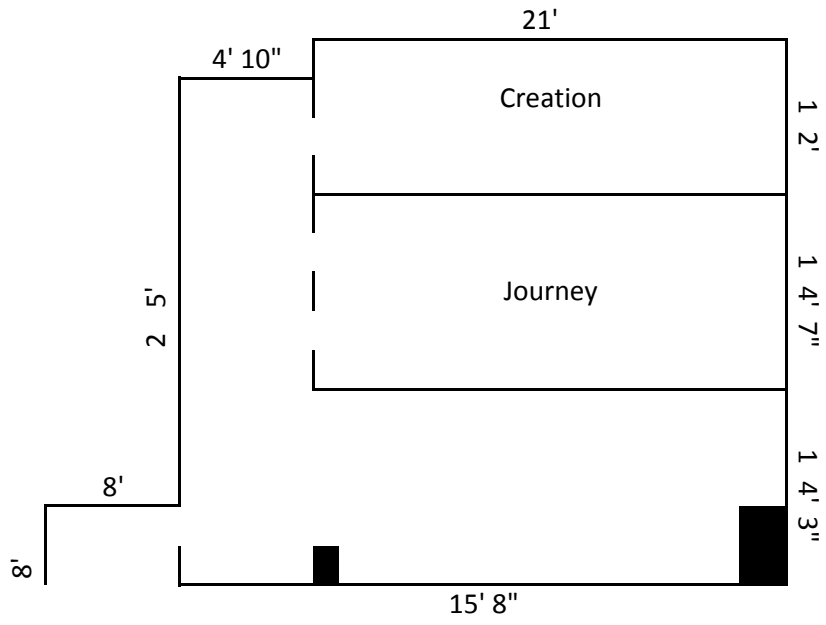

Journey/Creation Complex

Ceiling Height 9"

Measurements are approximate