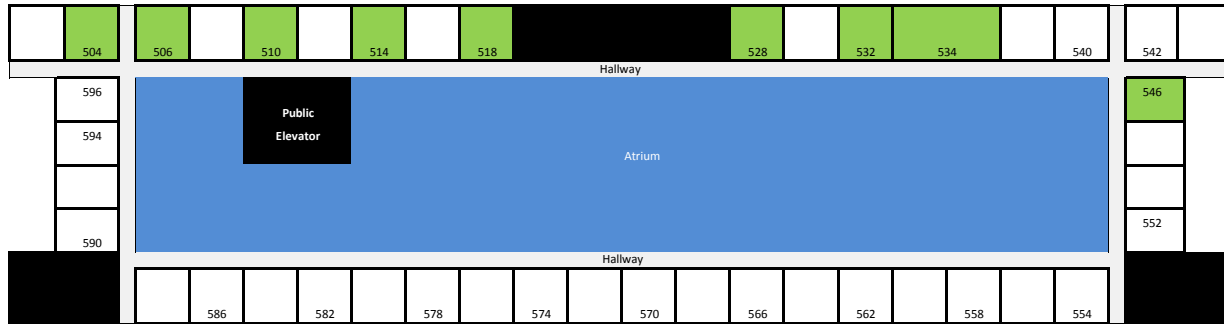

AXPONA 2018-Floorplan 5th Floor

= sold room = available room

Rooms:

504	Volti Audio	562
506	Silnote Audio	566
510	Wyred 4 Sound	570
514	Clarus Cable	574
518	Parts Express	578
528	Burwell & Sons	582
532	High Fidelity Cables	586
534	High Fidelity Cables	590
540		594
542		596
546	Convergent Audio Technologies	
552		
554		
558		