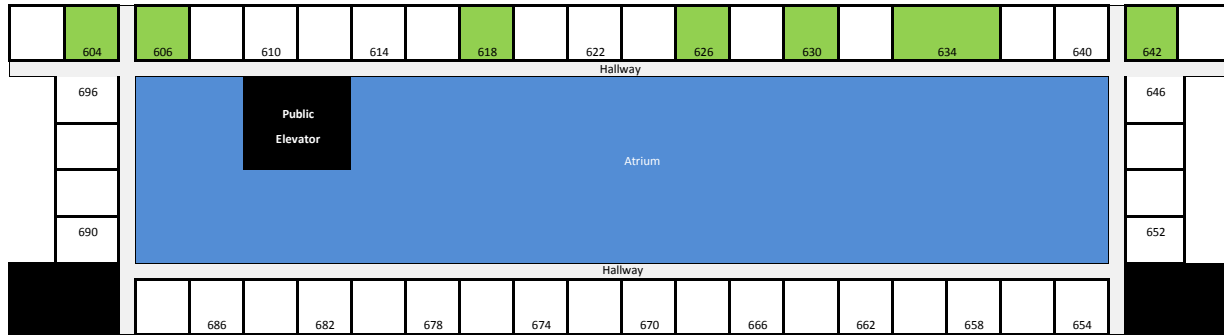

AXPONA 2018-Floorplan 5th Floor

= sold room = available room

Rooms:

504	Volti Audio	562
506	Silnote Audio	566
510	Wyred 4 Sound	570
514	Clarus Cable	574
518	Parts Express	578
528	Burwell & Sons	582
532	High Fidelity Cables	586
534	High Fidelity Cables	590
540		594
542		596
546	Convergent Audio Technologies	
552		
554		
558		

AXPONA 2018-Floorplan 6th Floor

= sold room = available room

Rooms:

604	Reference 3A	652
606	Linear Tube Audio	654
610		658
614		662
618	Sonner Audio	666
622		670
626	J & B Distribution	674
630	Stereo Haven	678
634	Aurender	682
640		686
642	HSU Research	690
646		696