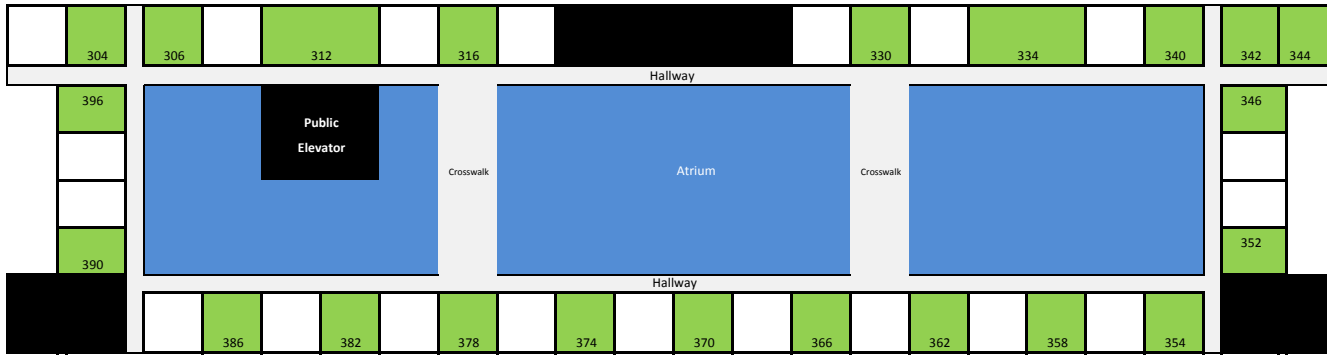

**AXPONA 2018-Floorplan  
3rd Floor**

= sold room      = available room

**Rooms:**

304	Saturday Audio Exchange	354	Music Direct
306	Saturday Audio Exchange	358	Music Direct
312	Elite AV Distribution	362	Lone Mountain Audio
316	Bricasti Design	366	Prism Sound
330	D Digital	370	Velodyne Acoustics
334	MoFi Distibution	374	MarkAudio-SOTA
340	Daedalus Audio	378	Madisound Speaker Components
342	ELAC	382	Schiit Audio
344	ELAC	386	Esoteric
346	Music Direct	390	Playback Designs
352	Cambridge Audio	396	Playback Designs