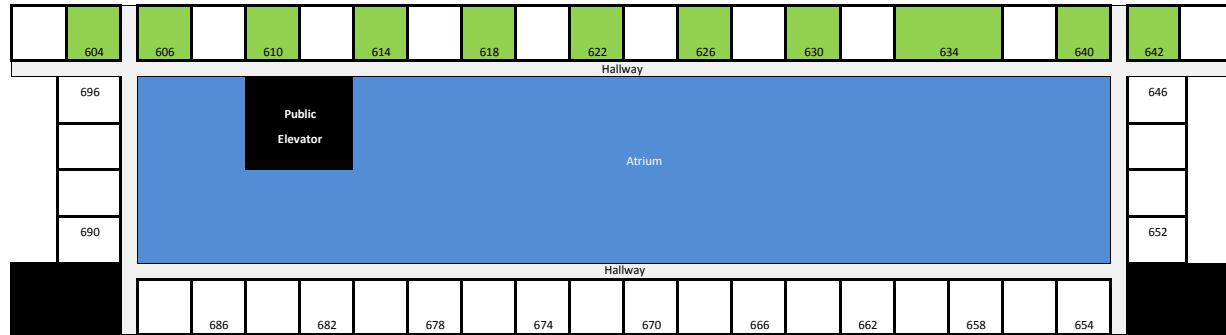

AXPONA 2018-Floorplan 6th Floor

= sold room
 = available room

Rooms:

604	Reference 3A	652
606	Linear Tube Audio	654
610	(ACA) Angel City Audio	658
614	Triangle Art	662
618	Sonner Audio	666
622	Gayle Sanders Audio	670
626	J & B Distribution	674
630	Stereo Haven	678
634	Aurender	682
640	Aurender	686
642	HSU Research	690
646		696