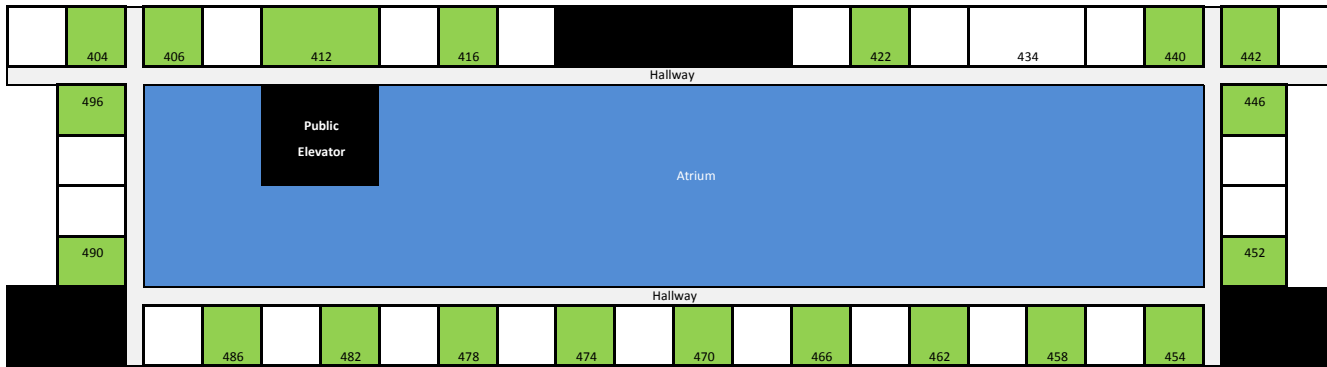

**AXPONA 2018-Floorplan
4th Floor**

= sold room   = available room

Rooms:

404	Holm Audio	458	High Fidelity Services
406	Holm Audio	462	CH Precision
412	Acoustique Quality / Well Rounded Sound	466	Sonoma Acoustics
416	Zesto Audio	470	Well Pleased AV
422	MSB Technology	474	Western Electric
434		478	Emerald Physics
440	STENHEIM Switzerland	482	Fidelis
442	Odyssey	486	Vinnie Rossi
446	The Voice That Is / TIDAL	490	VANATOO
452	High Water Sound	496	Holm Audio
454	High Fidelity Services