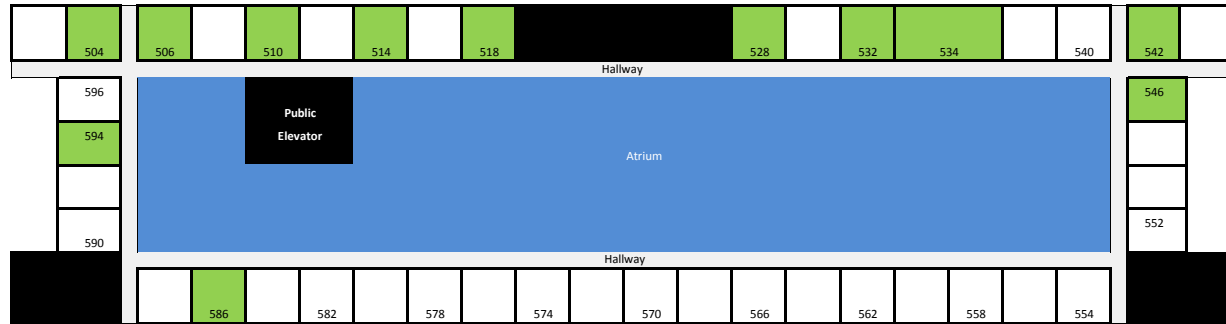

## AXPONA 2018-Floorplan 5th Floor

= sold room
  = available room

**Rooms:**

504	Volti Audio	562
506	Silnote Audio	566
510	Wyred 4 Sound	570
514	Clarus Cable	574
518	Parts Express	578
528	Burwell & Sons	582
532	High Fidelity Cables	586
534	High Fidelity Cables	590
540		594
542	Bandwidth Audio	596
546	Convergent Audio Technologies	
552		
554		
558		