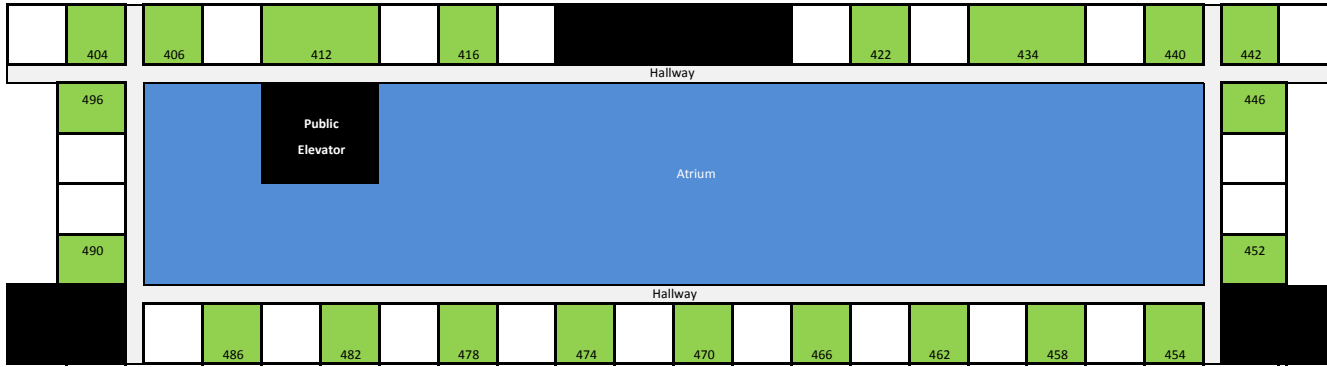

**AXPONA 2018-Floorplan
4th Floor**

= sold room   = available room

Rooms:

404	Holm Audio	458	High Fidelity Services
406	Holm Audio	462	CH Precision
412	Acoustique Quality / Well Rounded Sound	466	Sonoma Acoustics
416	Zesto Audio	470	Well Pleased AV
422	MSB Technology	474	Western Electric
434	Bluebird Music	478	Emerald Physics
440	Audio Note	482	Fidelis
442	Odyssey	486	Vinnie Rossi
446	The Voice That Is / TIDAL	490	VANATOO
452	High Water Sound	496	Holm Audio
454	High Fidelity Services