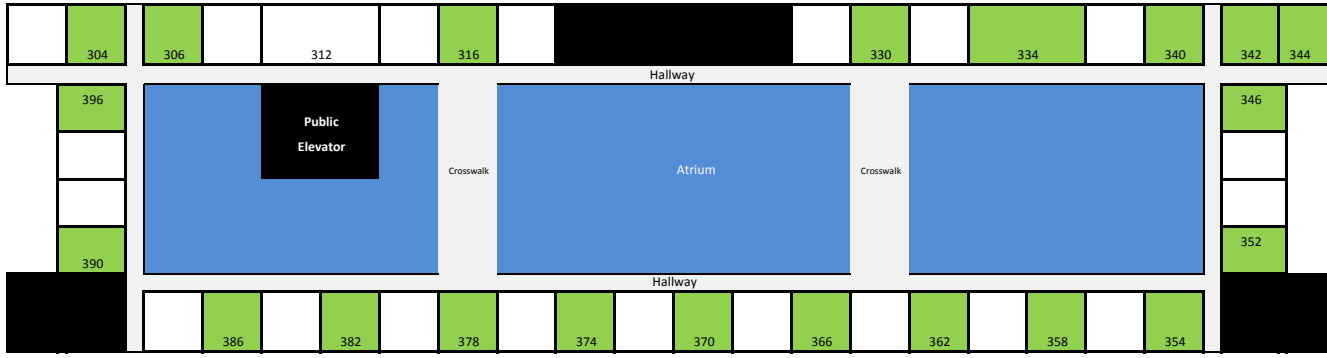

**AXPONA 2018-Floorplan
3rd Floor**

= sold room = available room

Rooms:

304	Saturday Audio Exchange	354	Music Direct
306	Saturday Audio Exchange	358	Music Direct
312		362	Lone Mountain Audio
316	Bricasti Design	366	Prism Sound
330	D Digital	370	Velodyne Acoustics
334	MoFi Distibution	374	MarkAudio-SOTA
340	Daedalus Audio	378	Madisound Speaker Components
342	ELAC	382	Schiit Audio
344	ELAC	386	Esoteric
346	Music Direct	390	Playback Designs
352	Cambridge Audio	396	Playback Designs